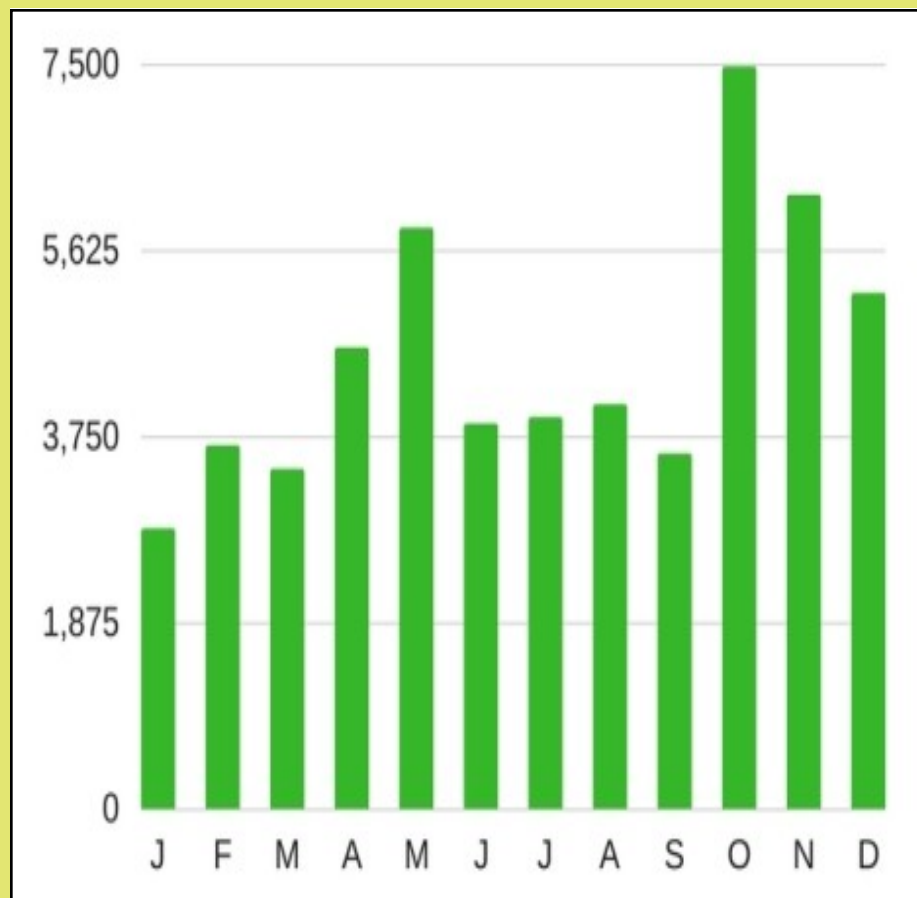

PET FOOD DONATION LOCATIONS

2017 Total: 12,412 lbs

1. Dupont Veterinary Clinic
   - Flying Colors Canine Academy
   - H.O.P.E for Animals
   - New Haven Pet Hospital
   - Pet Supplies Plus: Coldwater & Stellhorn locations *
   - PETCO *
   - Pine Valley Vet *
   - St. Joe Center Vet *
   - The Doghouse Grooming Salon
   - The Pink Poodle
   - Willow Creek Crossing Apartments
2. TOP COLLECTORS!

A very special thanks to the IAO New Business Dept & Contact Center at Lincoln Financial Group. They organized a pet food drive and collected 8,672 lbs of dog and cat food!

Proud to be a Fort 4 Fitness Charity Partner for the past 6 years!

Scan this QR Code to visit us online.

2017 VITAL STATS

We have so much to be thankful for this year! This has been a record breaking year for Fort Wayne Pet Food Pantry, serving TWICE as much food as last year! Every check we get in the mail, every coin that's dropped in our donation jars, and every bag or can of food that's put in our donation bins help to keep another pet at home with its family. The Fort Wayne community continues to be extremely supportive of our mission, and we are forever grateful to all those individuals who give from their heart every day of the year!

Pam Tracy, Founder, Fort Wayne Pet Food Pantry

2017 At A Glance

6,507
Pet Owners Served

14,322
Pets Served

54,805
Pounds of Dry Pet Food Provided

12,849
Cans of Pet Food Provided

1,145
Volunteer Hours Served

On behalf of everyone at Fort Wayne Pet Food Pantry, thank you for helping to keep pets at home with their families!